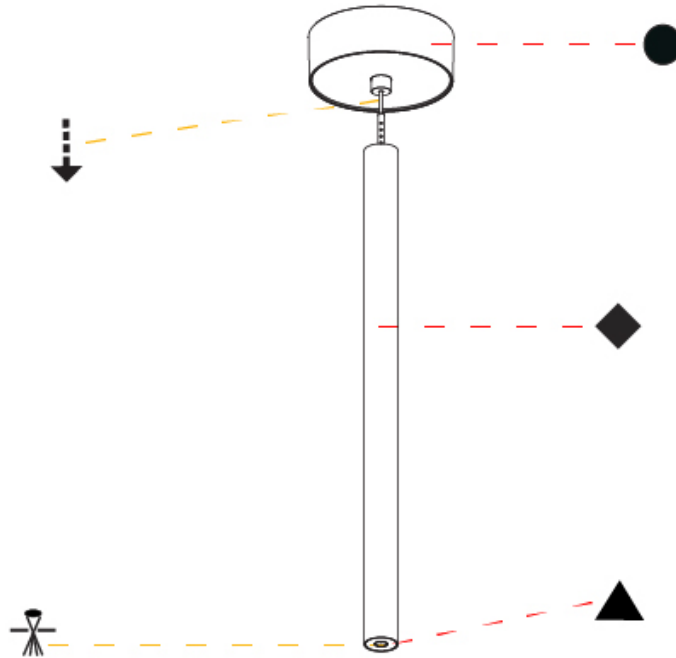

OPTICAL

Optic°: 24 / 32 / 34 / 55 / 58

RATINGS AND CERTIFICATIONS

Certified By: Certified for North American Standards
 IP rating: IP20

HANGOVER PLUG MONOPOINT SURFACE CANOPY SUSPENSION

A30846-

PROJECT	_____
TYPE	_____
SPECIFIER	_____
QUANTITY	_____
DATE	_____